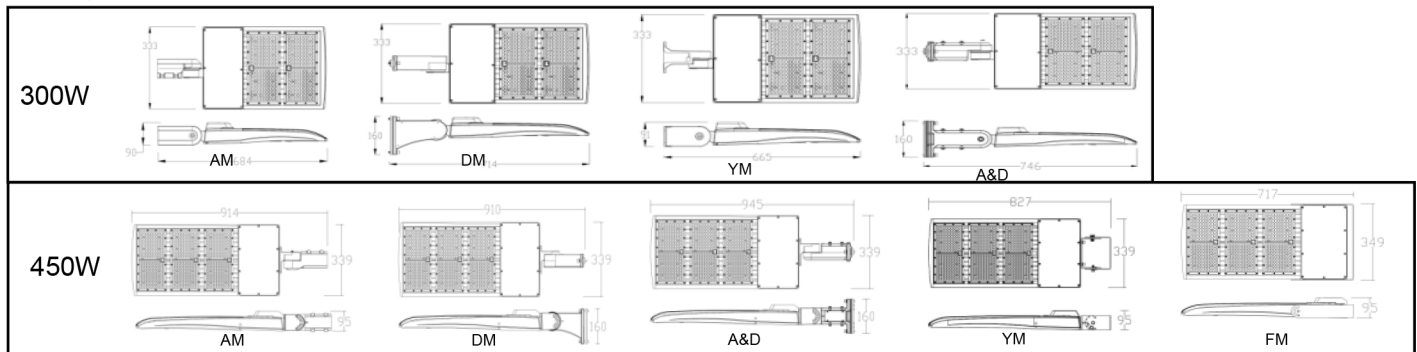

Dimensions

After-sale Service

The product refers to electricians' knowledge. Please don't disassemble it by yourself. If any quality problem happens, please contact the factory for warranty details.

NOTE: Actual performance may differ as a result of end-user environment and application. All values are without notice.