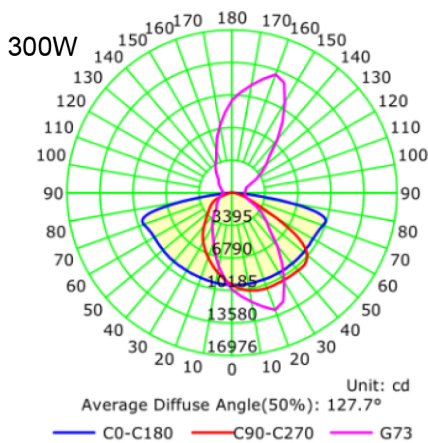

Photometrics

Projected LED Lumen Maintenance

Operating hours	0	25000	50000
Lumen maintenance factor	1	0.91	0.8

Data references the extrapolated performance projections for the SHOEBOX LED platform in a 25°C ambient, based on 10,000 hours of LED testing (tested per IESNA LM-80-08 and projected per IESNA TM-21-11).