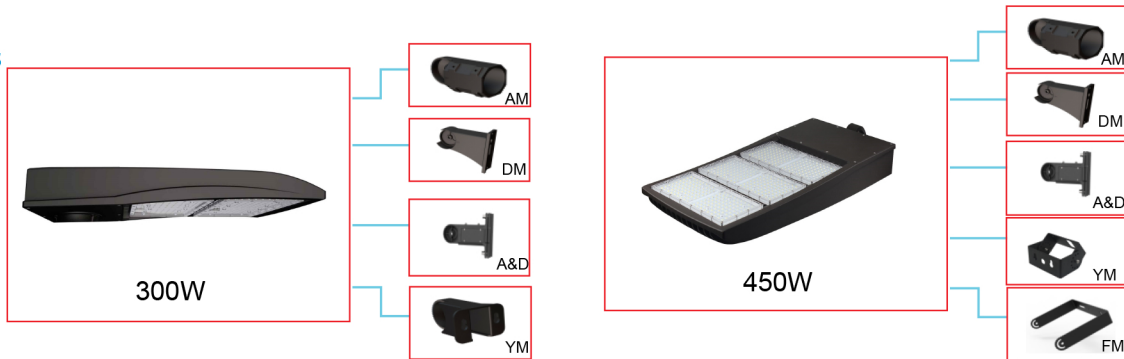

Ordering Information

Product	Power	Replacement	Color Temperature	Photocell	Dimming	Furnish	Head connector
LS-ESBV7300WCT3A1-ABCDEF	300W 2 module	500-800W MH/HPS	40K-4000K 45K-4500K	N not photocel	Yes	T-Black Z-Brown C-Coffe	AM
LS-7G450WCT3B1-abcdef	450W 3 module	950-1000W MH/HPS	50K-5000K 57K-5700K	Y yes photocell			DM
							YM
							FM

Connector options