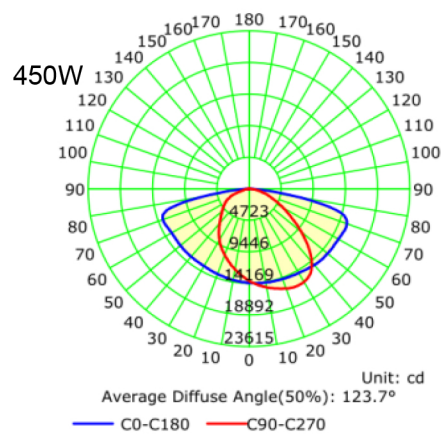

Photometrics

Projected LED Lumen Maintenance

Operating hours	0	25000	50000
Lumen maintenance factor	1	0.91	0.8

Data references the extrapolated performance projections for the SHOEBOX LED platform in a 25°C ambient, based on 10,000 hours of LED testing (tested per IESNA LM-80-08 and projected per IESNA TM-21-11).